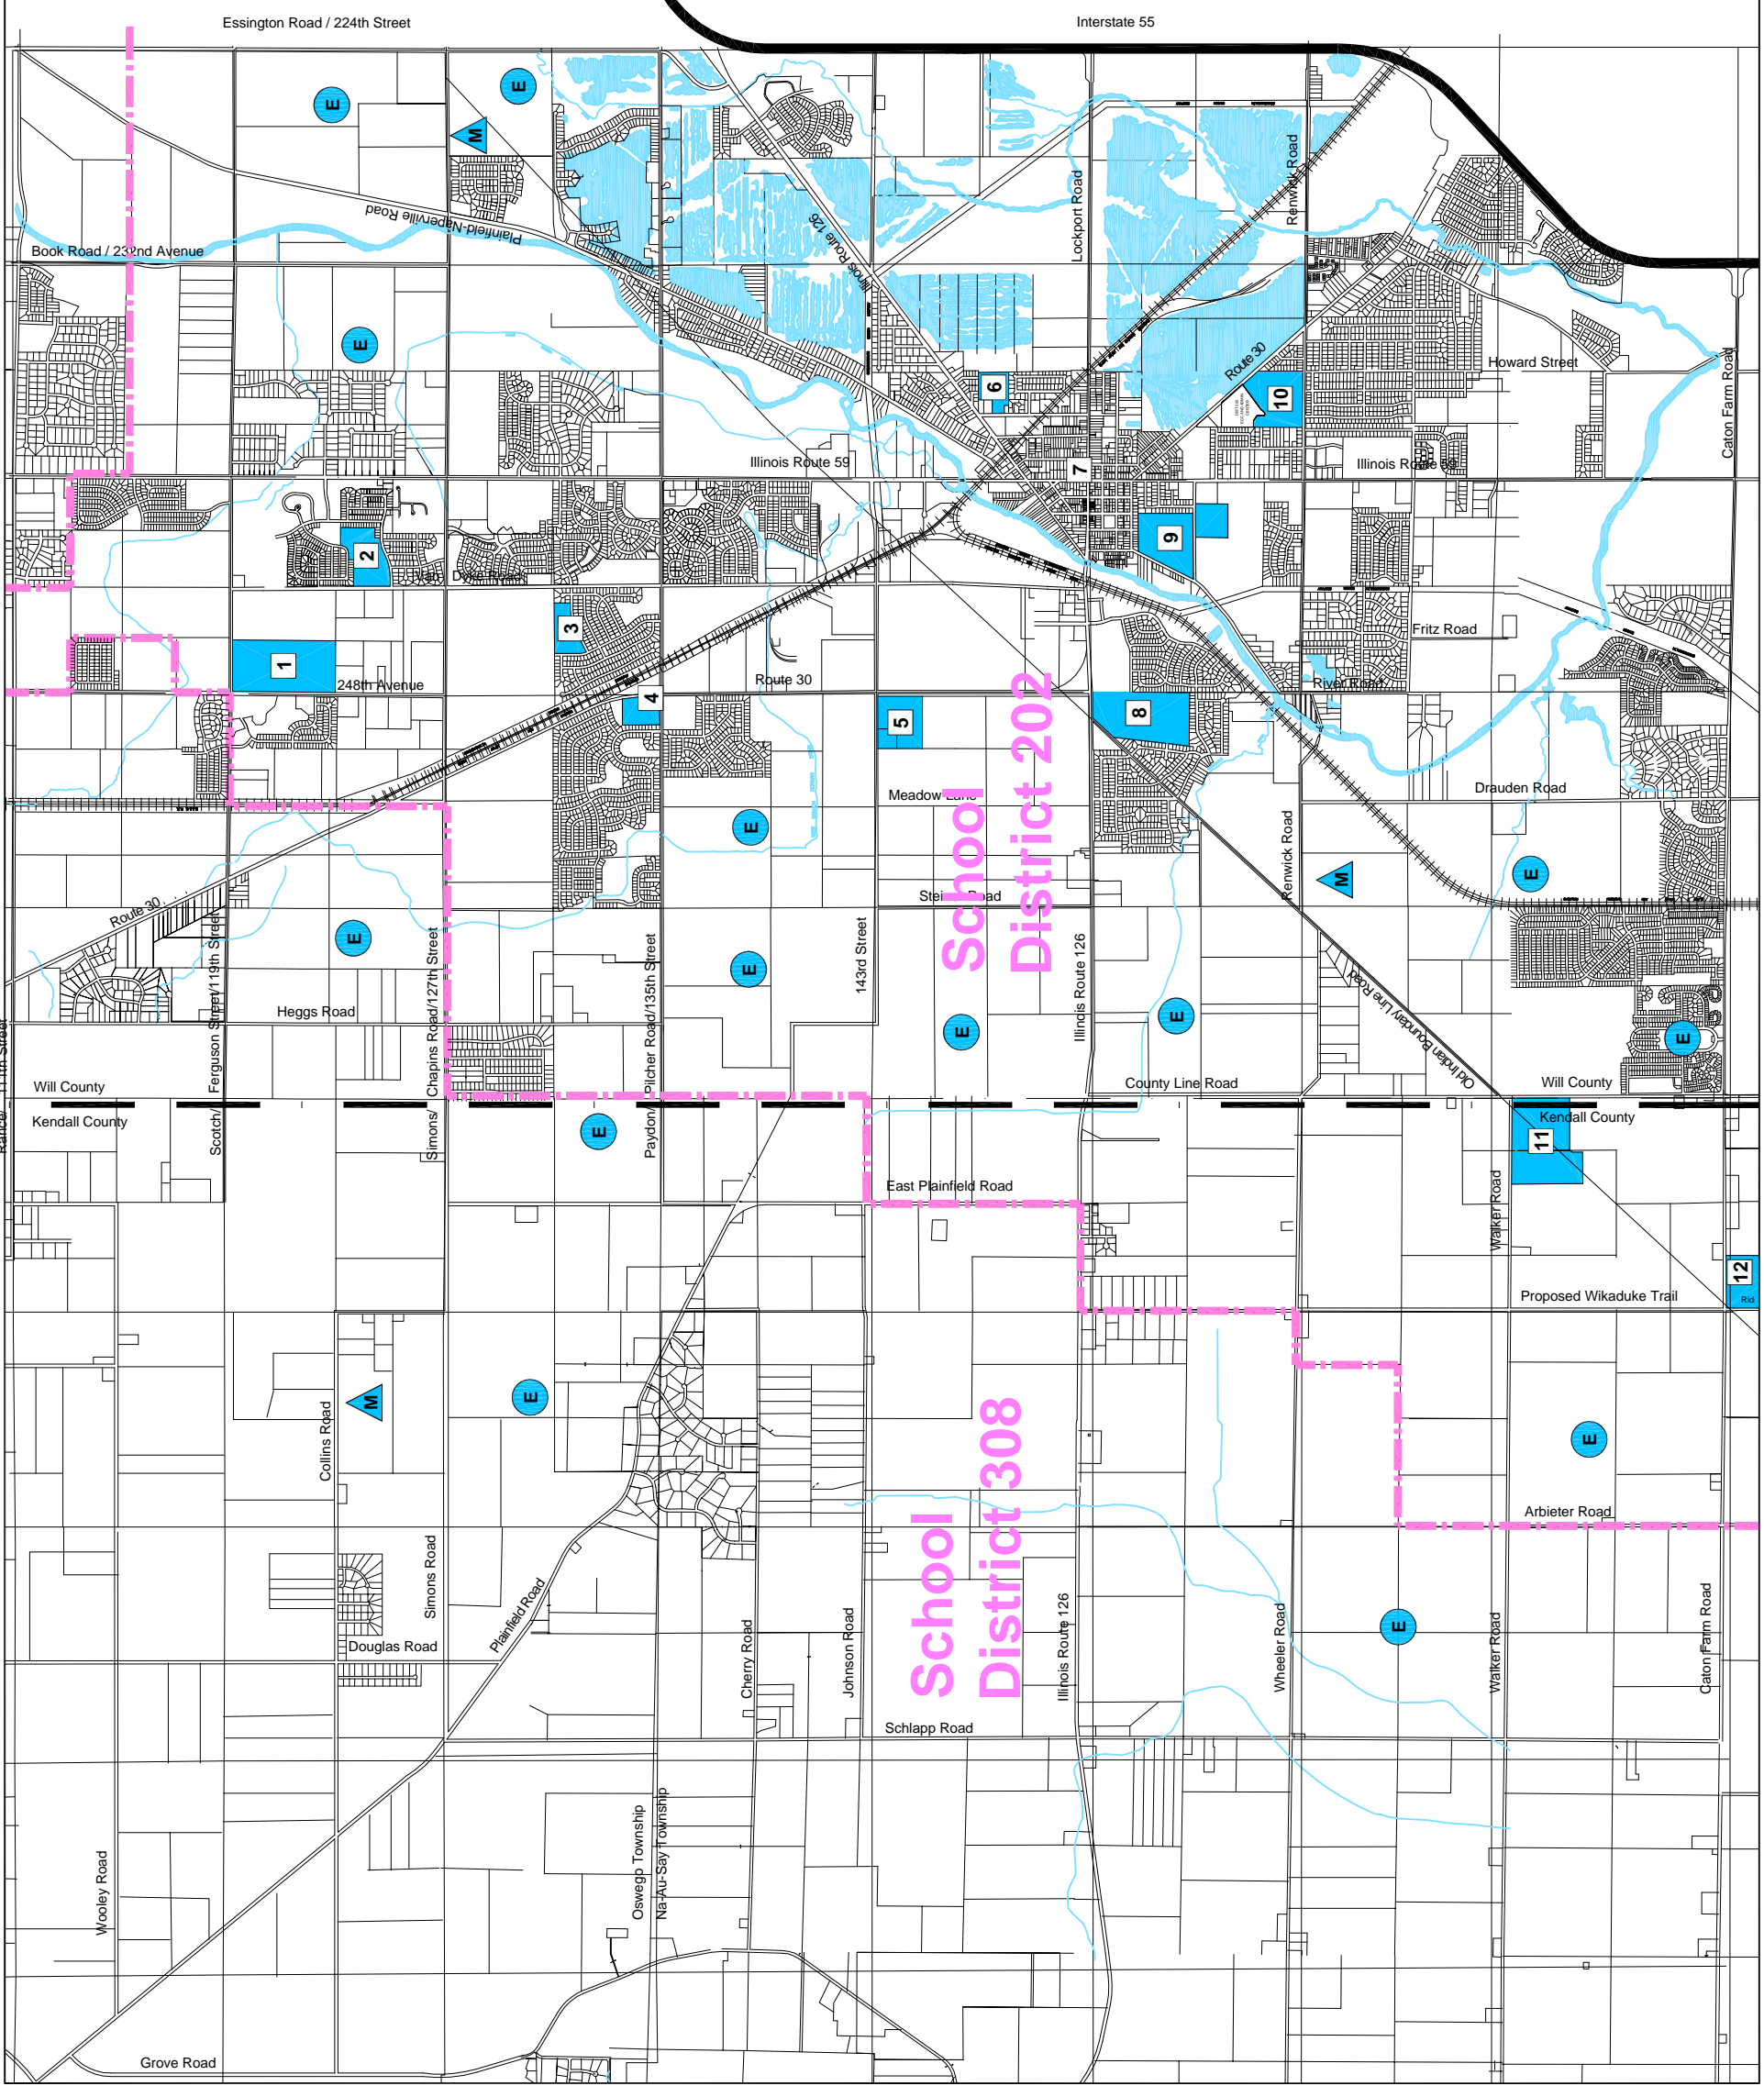

# VILLAGE OF PLAINFIELD

## School Plan

### LEGEND

-  Plainfield School District 202 Boundaries
-  County Line
-  Existing School District Properties
-  Proposed Elementary School Location
-  Proposed Middle School Location

### SCHOOL NAMES

1. Future High School
2. Heritage Grove Middle School
3. Wilding Pointe Elementary School
4. Walker's Grove Elementary School
5. Future Middle/Elementary School
6. Indian Trails Middle School
7. Central School (Elementary)
8. Future Middle/Elementary School
9. Plainfield High School
10. Bonnie McBeth Learning Center/ Administration/Future Elem. School
11. Future Middle/Elementary School
12. Plainfield South High School